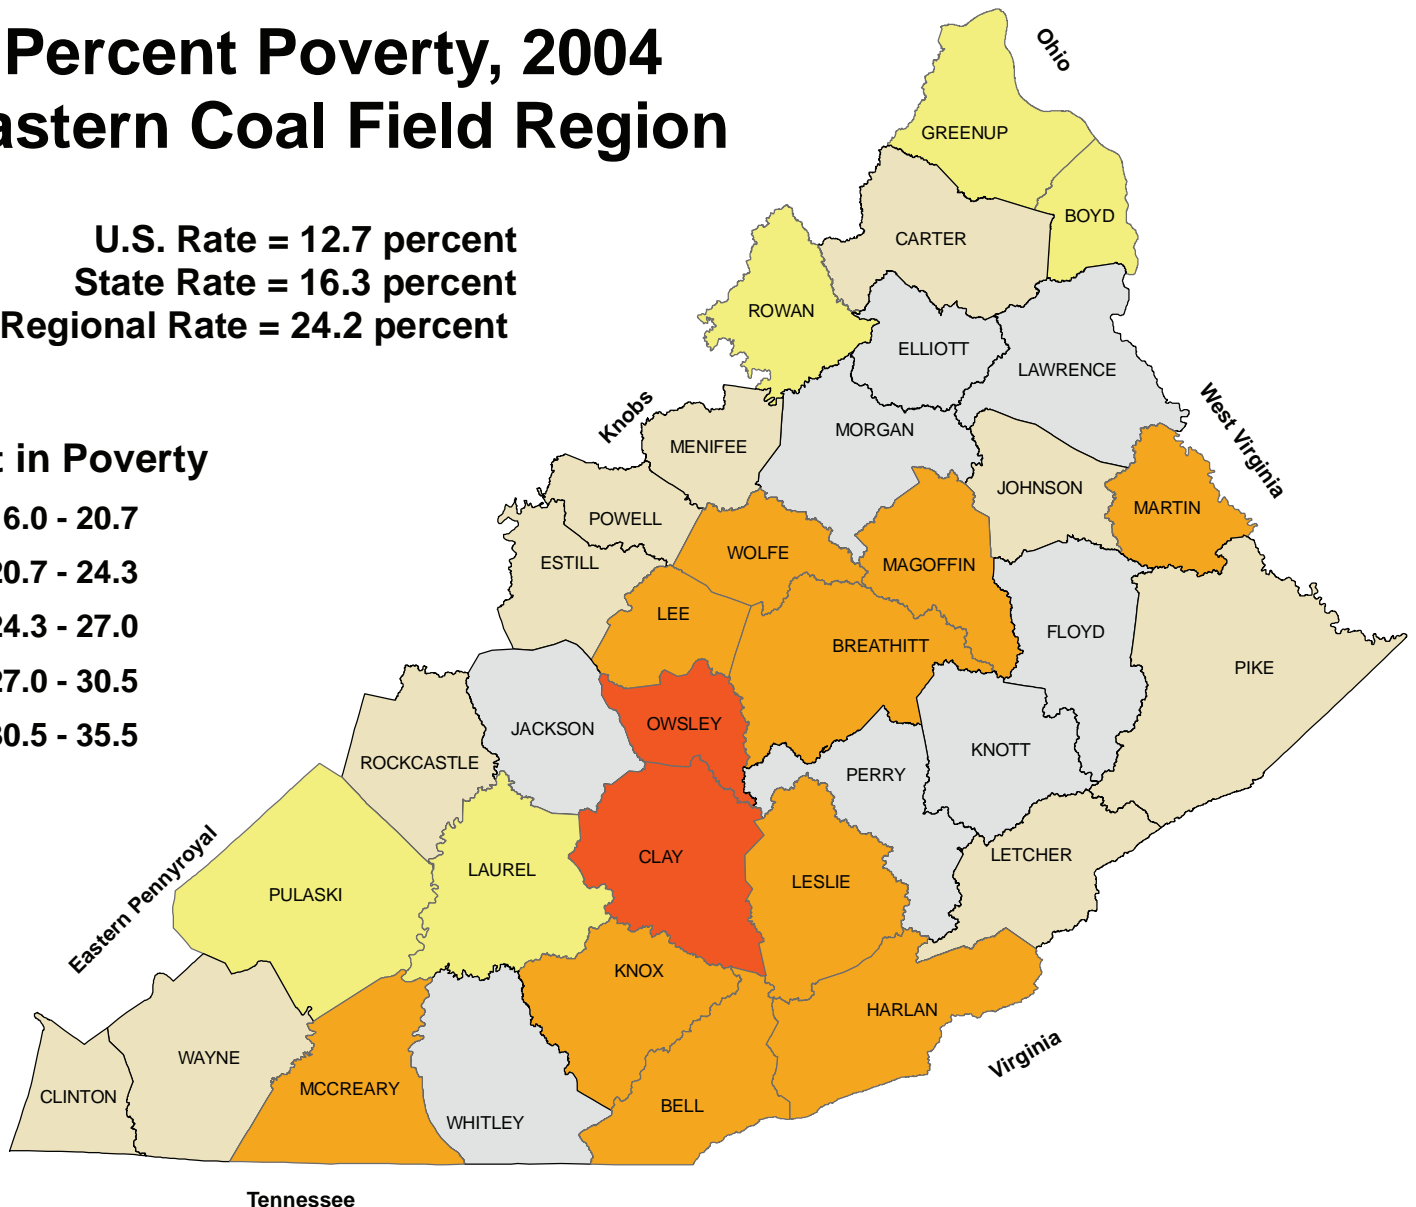

Percent Poverty, 2004 Eastern Coal Field Region

U.S. Rate = 12.7 percent
State Rate = 16.3 percent
Regional Rate = 24.2 percent

Percent in Poverty

The poverty rate across the region is 50 percent higher than the state rate, and nearly double the national rate. No counties were below the national rate, and only Greenup County was below the Kentucky rate.