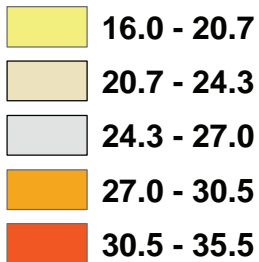

Percent Poverty, 2004 Eastern Coal Field Region

U.S. Rate = 12.7 percent
State Rate = 16.3 percent
Regional Rate = 24.2 percent

Percent in Poverty

The poverty rate across the region is 50 percent higher than the state rate, and nearly double the national rate. No counties were below the national rate, and only Greenup County was below the Kentucky rate.